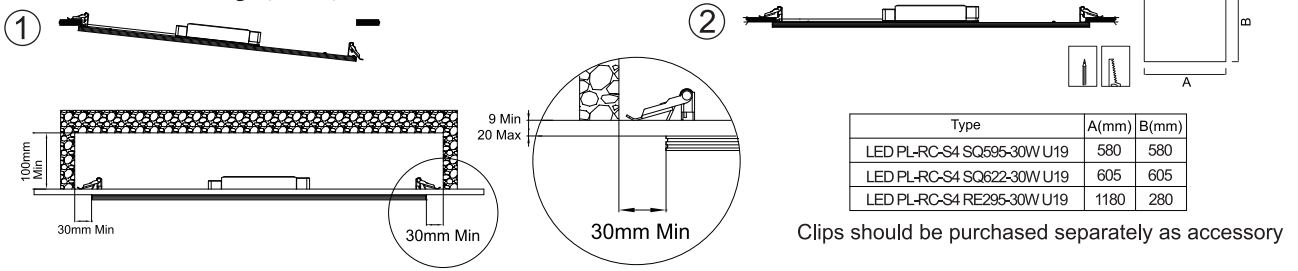

Recessed Mounting (Clips)

Luminaires not suitable for covering with thermally insulating material.
Leuchten sind nicht mit thermisch isolierenden Materialien abzudecken.

In case of damage to the wire, it has to be replaced only by the manufacturer, distributor or by an expert, to avoid risks.

Caution: Any operation on LED module is forbidden while power-on.

Zur Vermeidung von Risiken müssen defekte Leitungen ausschließlich vom Hersteller, Inverkehrbringer oder Fachmann ausgetauscht werden.

Achtung: In Betrieb ist keine Arbeit am LED-Modul erlaubt.

For non-user replaceable light sources.

The light source contained in this luminaire shall only be replaced by the manufacturer or his service agent or a similar qualified person.

Terminal block not included. Installation may require advice from a qualified person.

Only use suitable connection boxes with internal terminal blocks conform to EN60998-2-1 or EN60998-2-2. Terminal should be capable for at least 450V 16A, 0.75mm² wiring.

Suzhou Opple Lighting Co., Ltd.
215200
East Side, Fenyang Road,
Fenhu Economic Development Zone,
Wujiang City, Jiangsu Province,
P.R.China

OPPLE Lighting B.V.
Materiaalweg 6-6A
5681 RJ Best
The Netherlands
service@opple.com
www.opple.com