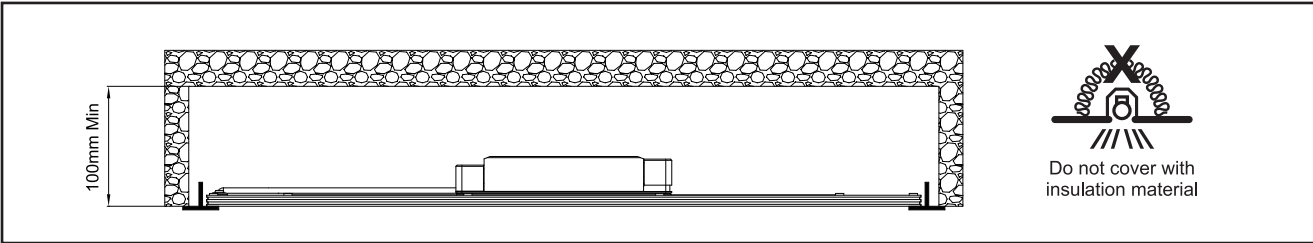

* Accessories should be purchased separately.

Model Name	A(mm)	B (mm)	C(mm)
LED PL-RC-S4 SQ595-30W U19	595	595	9
LED PL-RC-S4 SQ622-30W U19	622	622	9

Model Name	A(mm)	B (mm)	C(mm)
LED PL-RC-S4 RE295-30W U19	295	1195	9

Suspension (Suspension kit to be purchased separately)

Recessed Mounting (Clips)

Luminaires not suitable for covering with thermally insulating material.
Leuchten sind nicht mit thermisch isolierenden Materialien abzudecken.