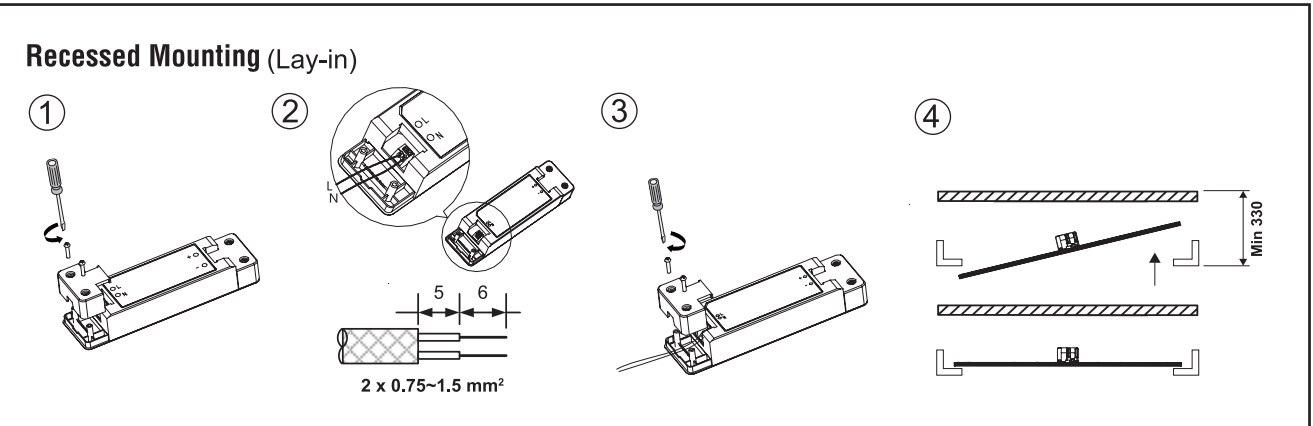

* Accessories should be purchased separately.

Model Name	A(mm)	B (mm)	C(mm)
LED PL-RC-S4 SQ595-30W U19	595	595	9
LED PL-RC-S4 SQ622-30W U19	622	622	9

Model Name	A(mm)	B (mm)	C(mm)
LED PL-RC-S4 RE295-30W U19	295	1195	9