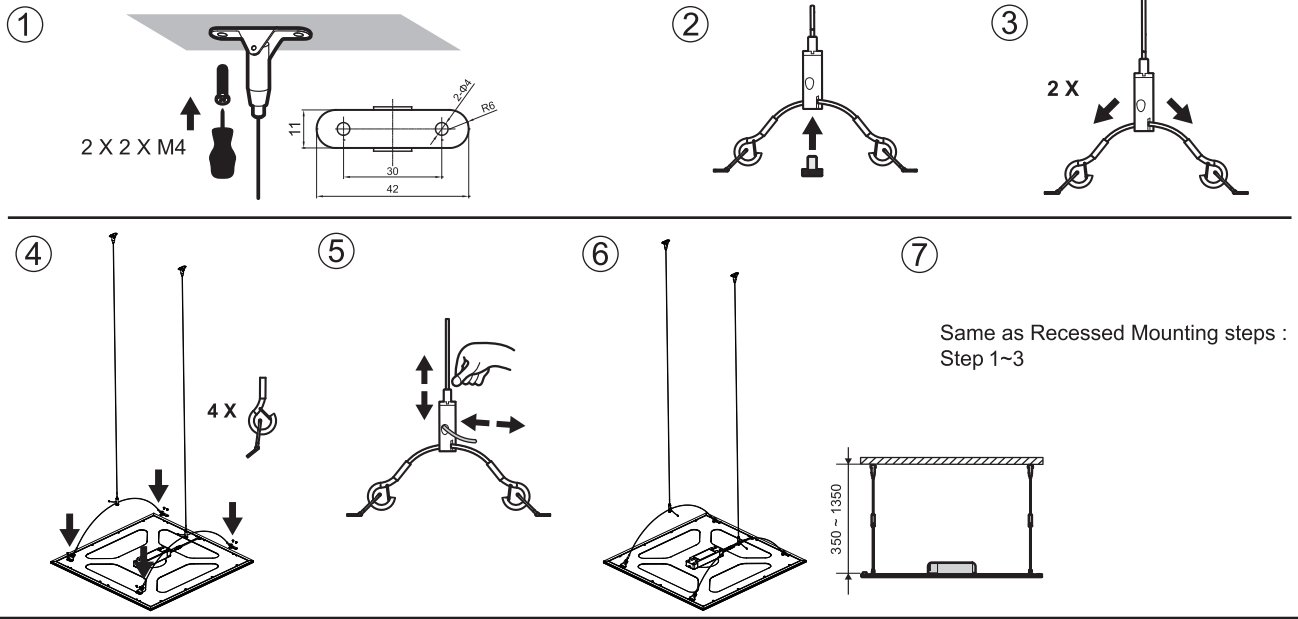

Suspension (Suspension kit to be purchased separately)